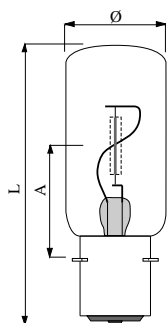

NAVIGATION LAMPS

P28s - E27 - Ba22d LONGLIFE 1500 Hrs

Fig. 7-1